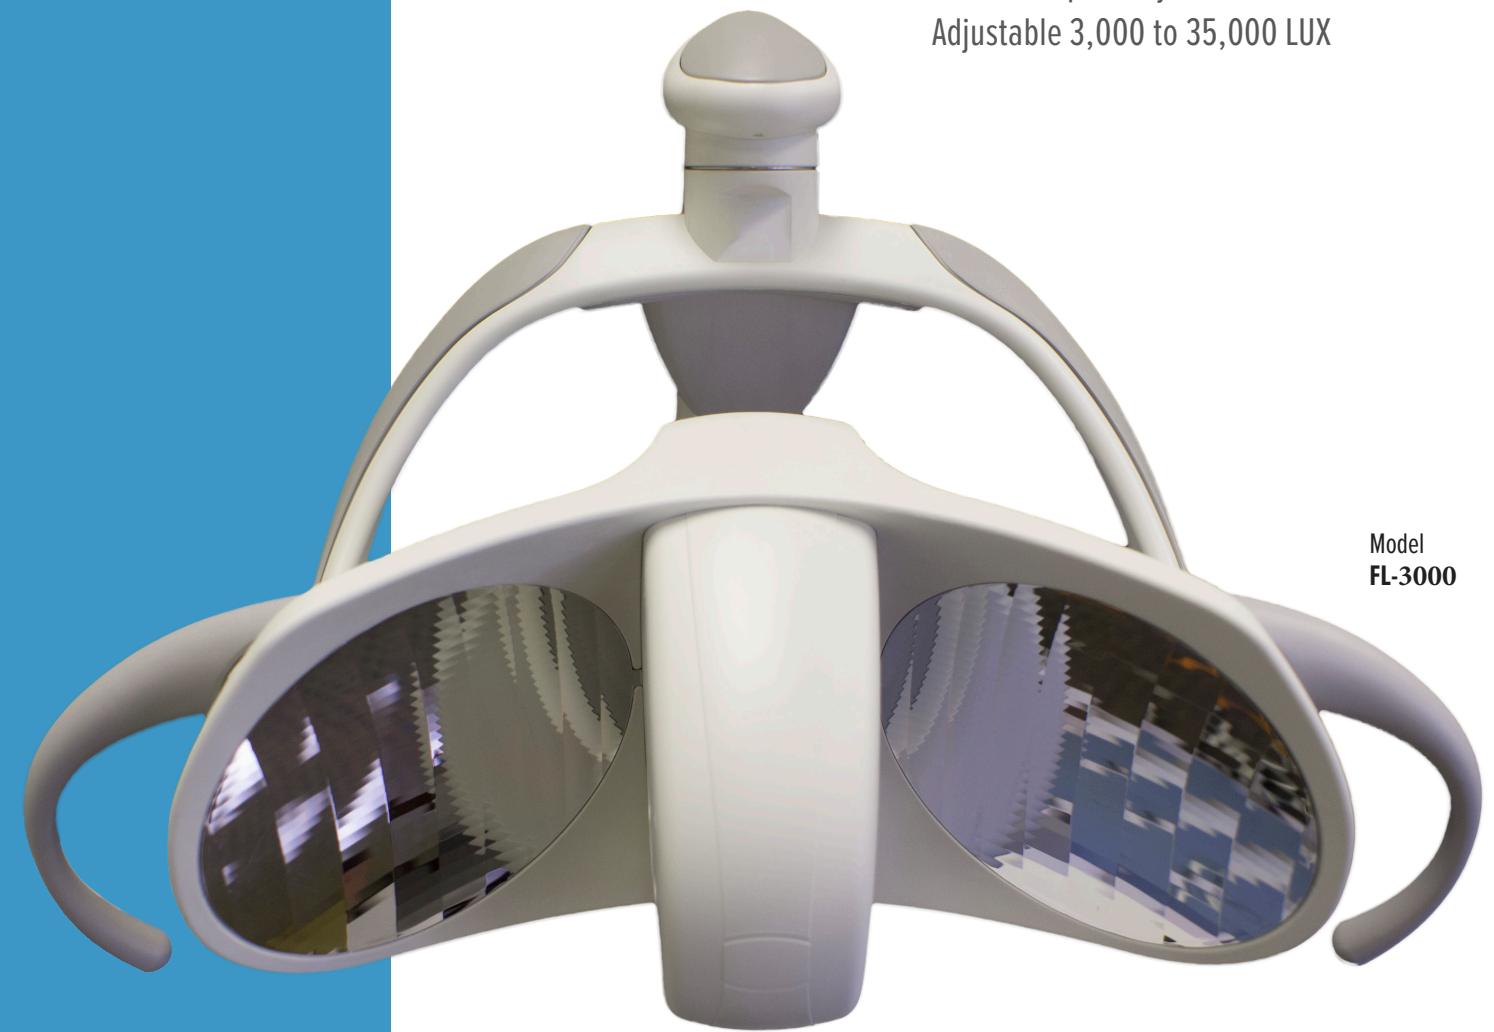

AMERICAN MADE

BDS*

OPERATORY LIGHTS

High performance at an affordable price
Patented optical system
Adjustable 3,000 to 35,000 LUX

Model
FL-3000

www.bdsystems.us
115 S. Elliott Road, Newberg, OR 97132
800.237.2303

503-538-8756
info@beaverstatedental.com

4/2026

OPERATORY LIGHTS

At the top of every operator there is a light. BDS offers both LED and a traditional halogen operator light. With adjustable intensity and low power consumption BDS LED lights are a worthwhile investment.

Model FL-3100

- Ceiling Mount LED Operatory Light
- Includes the ceiling mount, hardware, drop post, and LED light assembly
- Five Year Warranty

Model CLX-110 & CLX-220

- Halogen light with incorporated transformer
- 110V and 220V
- One Year Warranty

Model FL-3000

- Post Mount LED Operatory Light
- Use with any 2" diameter post with Pelton & Crane Adaptor.
- Five Year Warranty

503-538-8756
info@beaverstatedental.com