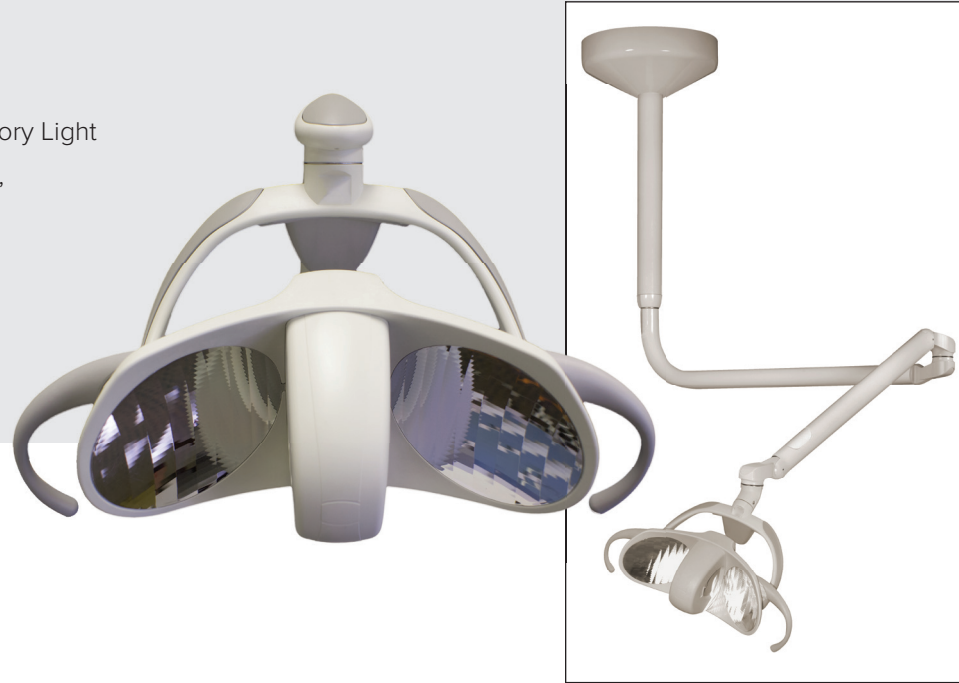

AMERICAN MADE

BDS*

OPERATORY LIGHTS

High performance at an affordable price
Patented optical system
Adjustable 3,000 to 35,000 LUX

Model
FL-3000

www.bdsystems.us
115 S. Elliott Road, Newberg, OR 97132
800.237.2303

503-538-8756
info@beaverstatedental.com

4/2026

OPERATORY LIGHTS

At the top of every operator there is a light. BDS offers both LED and a traditional halogen operator light. With adjustable intensity and low power consumption BDS LED lights are a worthwhile investment.

Model FL-3100

- Ceiling Mount LED Operatory Light
- Includes the ceiling mount, hardware, drop post, and LED light assembly
- Five Year Warranty

Model CLX-110 & CLX-220

- Halogen light with incorporated transformer
- 110V and 220V
- One Year Warranty

Model FL-3000

- Post Mount LED Operatory Light
- Use with any 2" diameter post with Pelton & Crane Adaptor.
- Five Year Warranty

503-538-8756
info@beaverstatedental.com