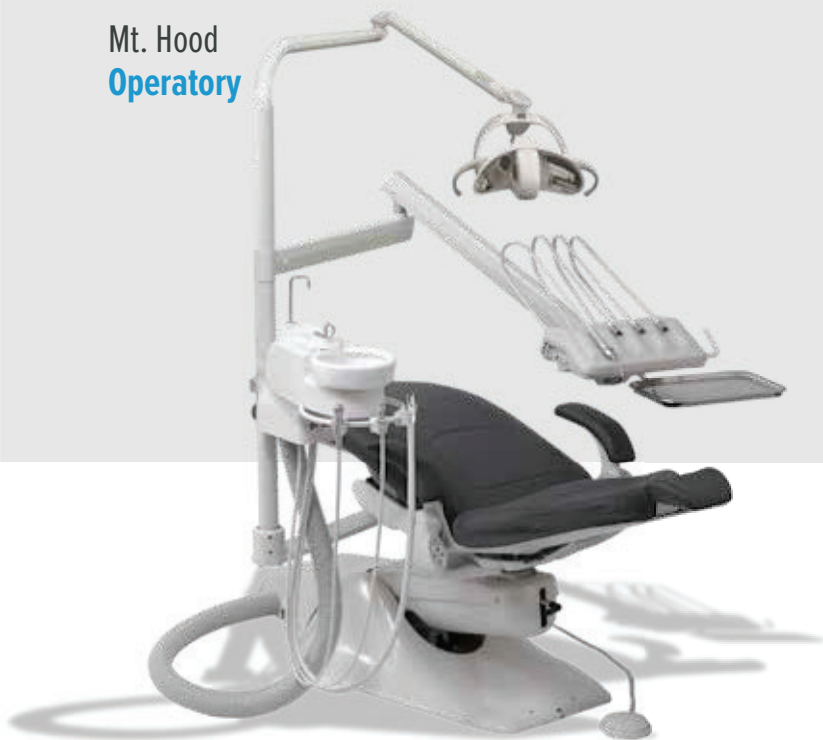

easy and swift left/right convertibility with vacuum, cuspidor and lights all available to tailor to any professional's specific needs. BDS core packages keep your business running.*

*BDS core packages keep your operatories operational.

**Mt. Hood
Operatory**