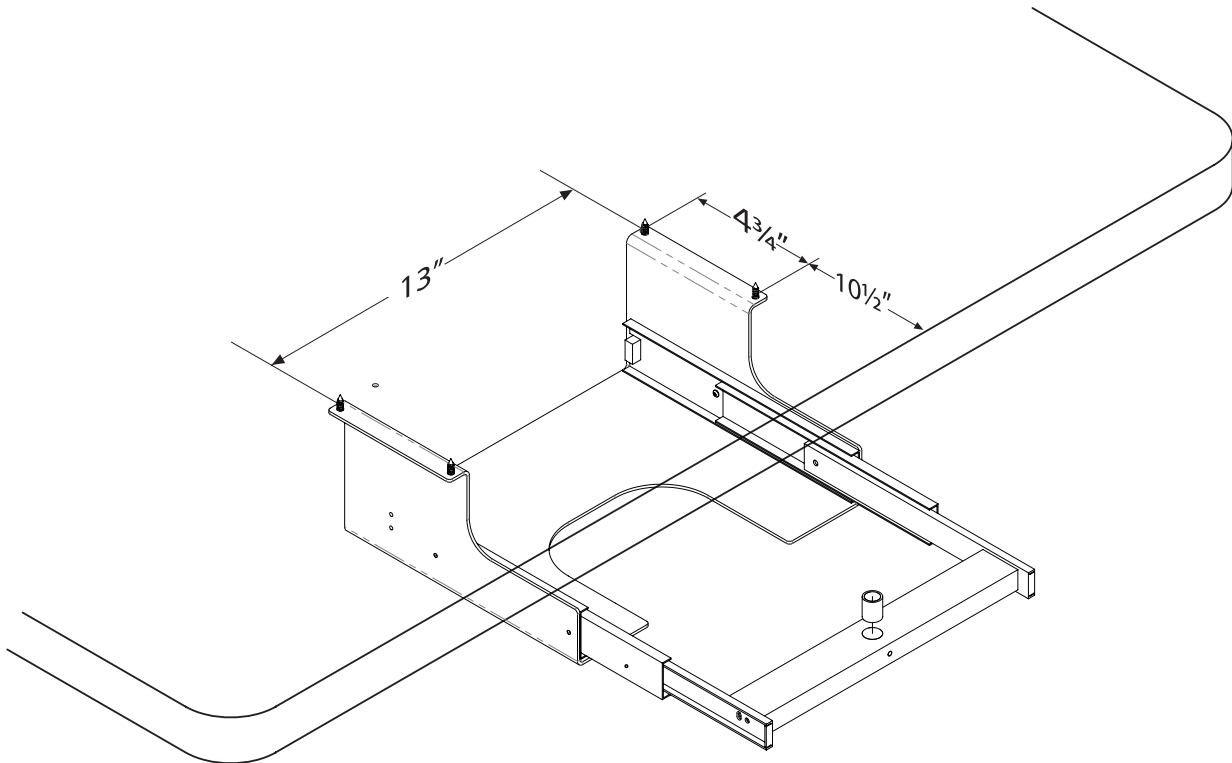

**MOUNTING INSTRUCTIONS**  
FOR THE SO-3304/SO-3354 MOUNTING BRACKET

**IMPORTANT**

For best results, insert four (4) 4 x 1/4-20 Tee-nuts into the underside of the shelf which will support the mounting brackets.